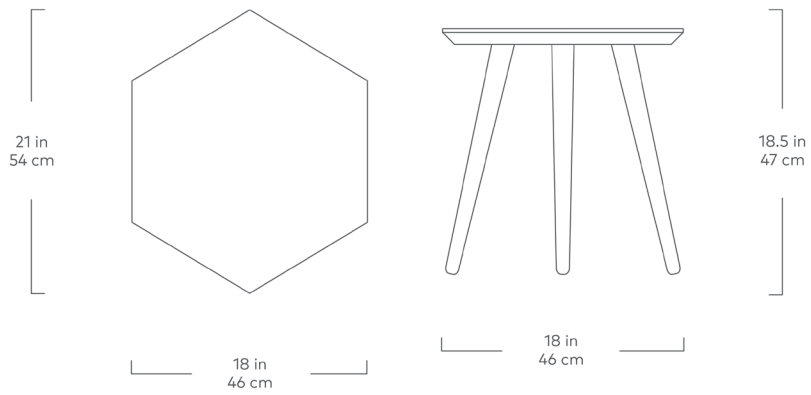

Metric End Table

- Crafted from solid Walnut or Ash.
- Protective clear coat finish.
- Nests with Metric Coffee Table (sold separately).
- Wood is a natural material, with variations in grain pattern and colour that make each design unique.